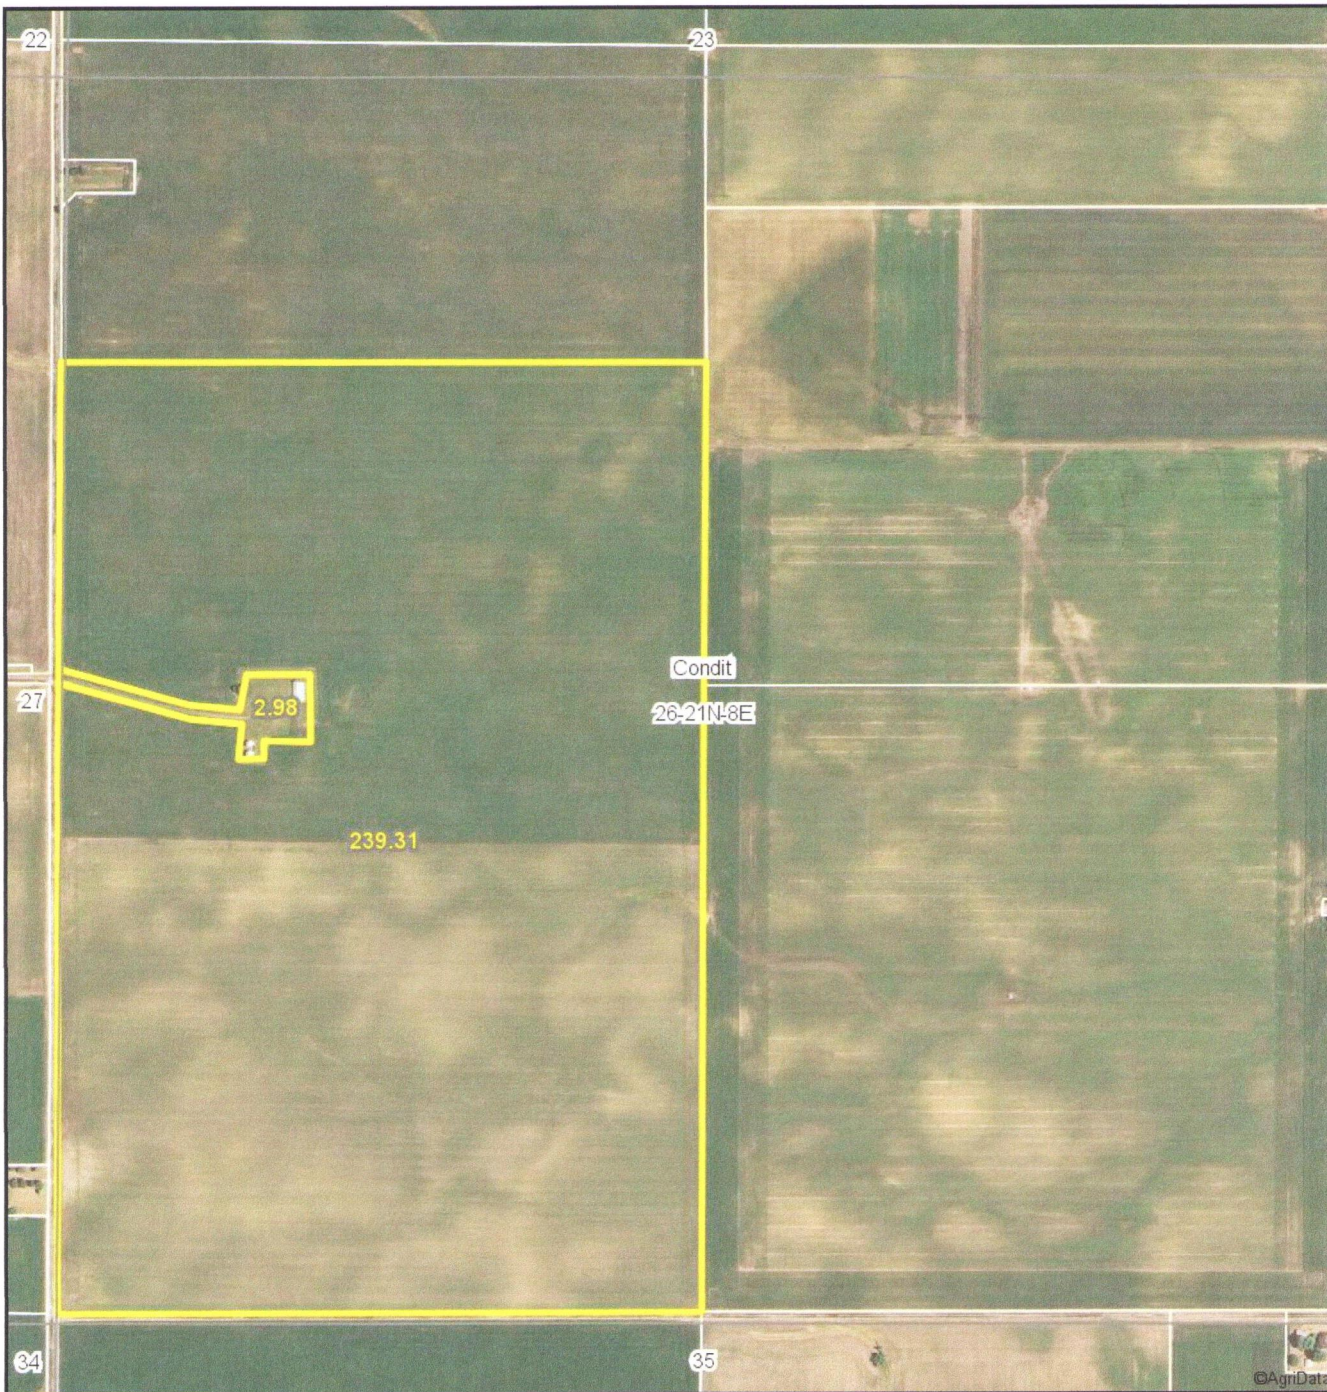

Aerial Map

Maps provided by:
surety
CUSTOMIZED ONLINE MAPPING

©AgriData, Inc. 2012
www.AgriDataInc.com

26-21N-8E
Champaign County
Illinois

map center: 40° 14' 43.56, 88° 15' 37
scale: 10056

10/25/2012